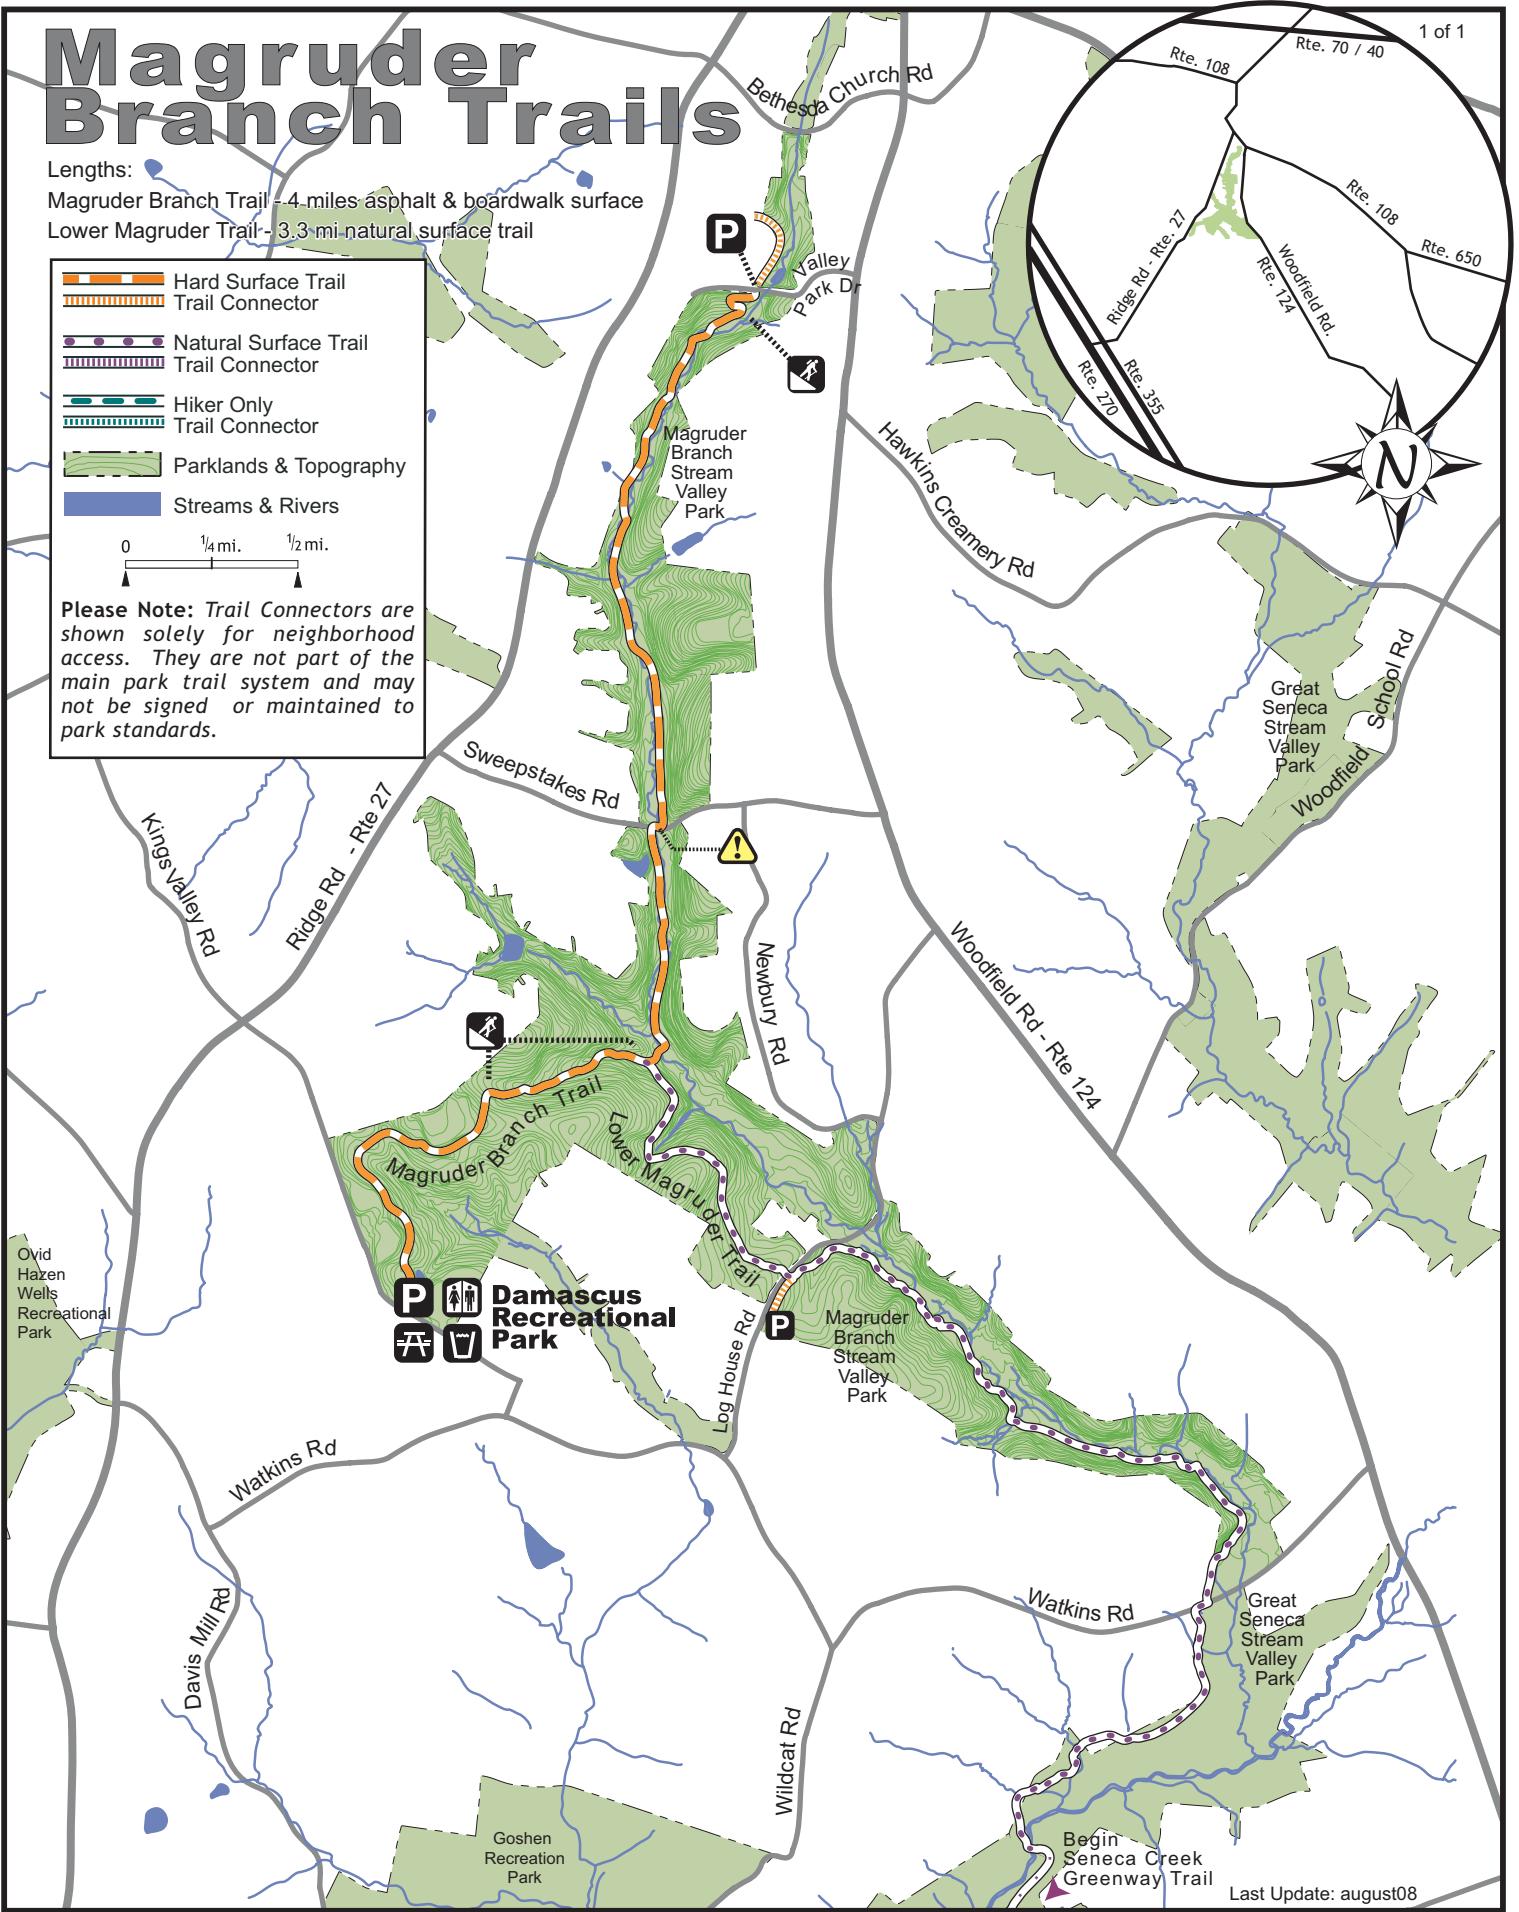

Magruder Branch Trails

Lengths:
 Magruder Branch Trail - 4 miles asphalt & boardwalk surface
 Lower Magruder Trail - 3.3 mi natural surface trail

	Hard Surface Trail
	Trail Connector
	Natural Surface Trail
	Trail Connector
	Hiker Only Trail Connector
	Parklands & Topography
	Streams & Rivers

0 1/4 mi. 1/2 mi.

Please Note: Trail Connectors are shown solely for neighborhood access. They are not part of the main park trail system and may not be signed or maintained to park standards.

Last Update: august08

- Steep Slope
- Parking
- Bathrooms
- Use extreme caution crossing roads
- Drinking Water
- Phone
- Picnic Area

Park Police: 301.949.3010
 (emergency only)
Park Manager: 301.972.6581